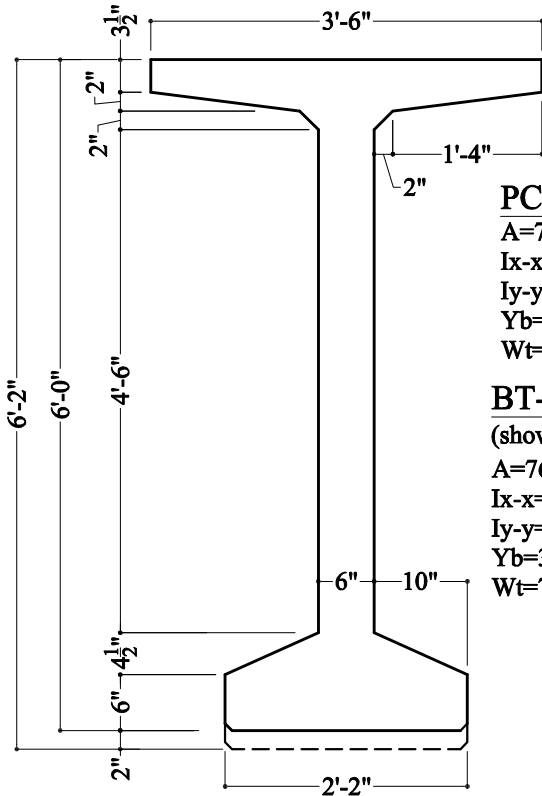

PCI-BT-54

A=659 in²
 Ix-x=268,051 in⁴
 Iy-y=37,310 in⁴
 Yb=27.63 in
 Wt=686 plf

BT-56

(shown in dashed line)
 A=711 in²
 Ix-x=307,166 in⁴
 Iy-y=40,148 in⁴
 Yb=27.56 in
 Wt=740 plf

PCI-BT-63

A=713 in² ;
 Ix-x=392,509 in⁴
 Iy-y=37,472 in⁴
 Yb=32.12 in
 Wt=743 plf

BT-65

(shown in dashed line)
 A=765 in² ;
 Ix-x=445,127 in⁴
 Iy-y=40,310 in⁴
 Yb=31.89 in
 Wt=796 plf

PCI-BT-72

A=766 in²
 Ix-x=545,113 in⁴
 Iy-y=37,543 in⁴
 Yb=36.63 in
 Wt=799 plf

BT-74

(shown in dashed line)
 A=766 in²
 Ix-x=545,113 in⁴
 Iy-y=37,543 in⁴
 Yb=36.63 in
 Wt=799 plf