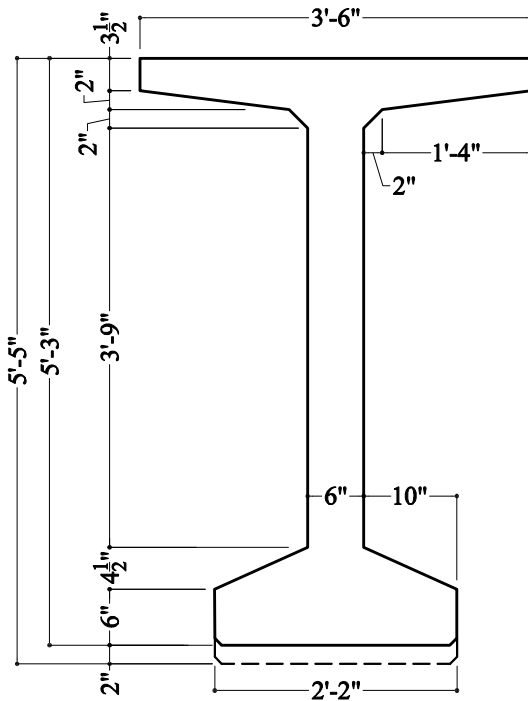

PCI-BT-54

A=659 in²
 Ix-x=268,051 in⁴
 Iy-y=37,310 in⁴
 Yb=27.63 in
 Wt=686 plf

BT-56

(shown in dashed line)
 A=711 in²
 Ix-x=307,166 in⁴
 Iy-y=40,148 in⁴
 Yb=27.56 in
 Wt=740 plf

PCI-BT-63

A=713 in² ;
 Ix-x=392,509 in⁴
 Iy-y=37,472 in⁴
 Yb=32.12 in
 Wt=743 plf

BT-65

(shown in dashed line)
 A=765 in² ;
 Ix-x=445,127 in⁴
 Iy-y=40,310 in⁴
 Yb=31.89 in
 Wt=796 plf

PCI-BT-72

A=766 in²
 Ix-x=545,113 in⁴
 Iy-y=37,543 in⁴
 Yb=36.63 in
 Wt=799 plf

BT-74

(shown in dashed line)
 A=766 in²
 Ix-x=545,113 in⁴
 Iy-y=37,543 in⁴
 Yb=36.63 in
 Wt=799 plf